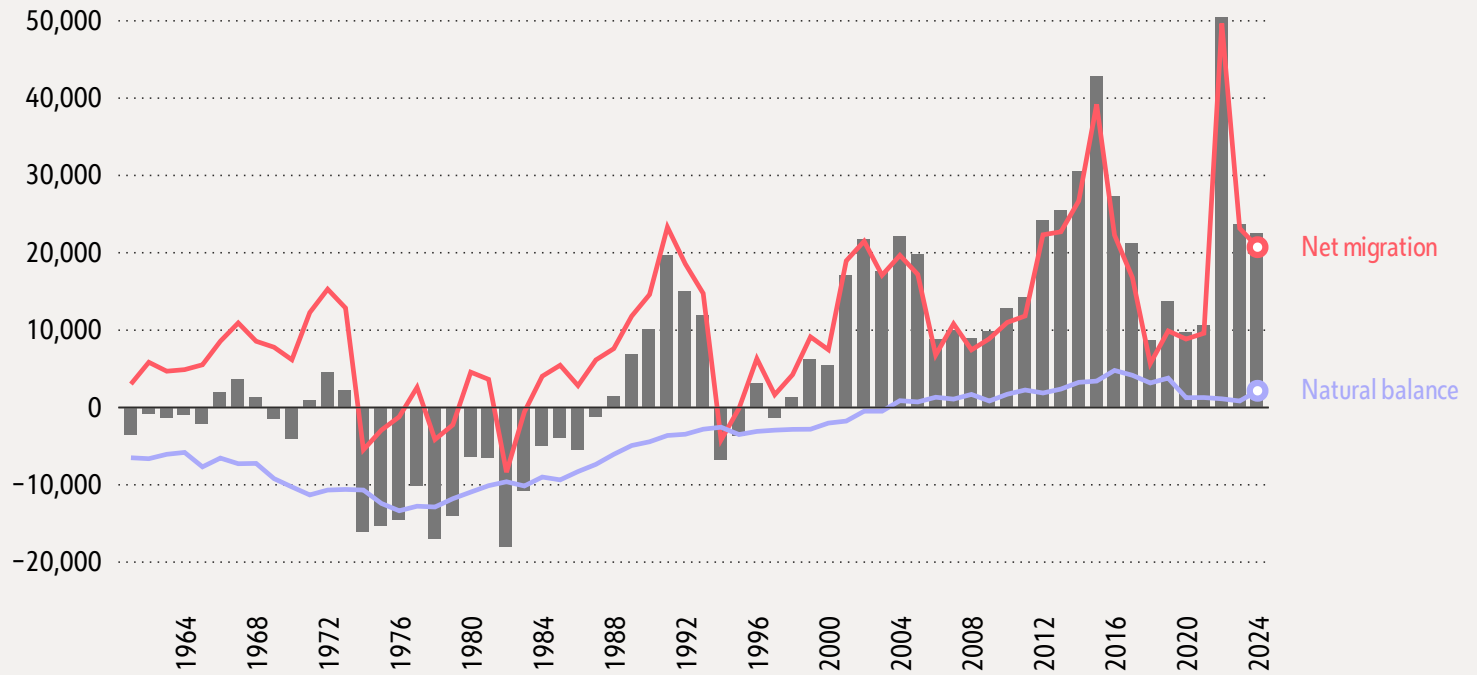

Vienna has grown rapidly in the past few decades

Natural balance, net migration & total population change 1962-2024

in absolute numbers

Chart: City of Vienna – Integration & Diversity

Data: City of Vienna – Economic Affairs, Labour & Statistics (as of 1.1.2025)